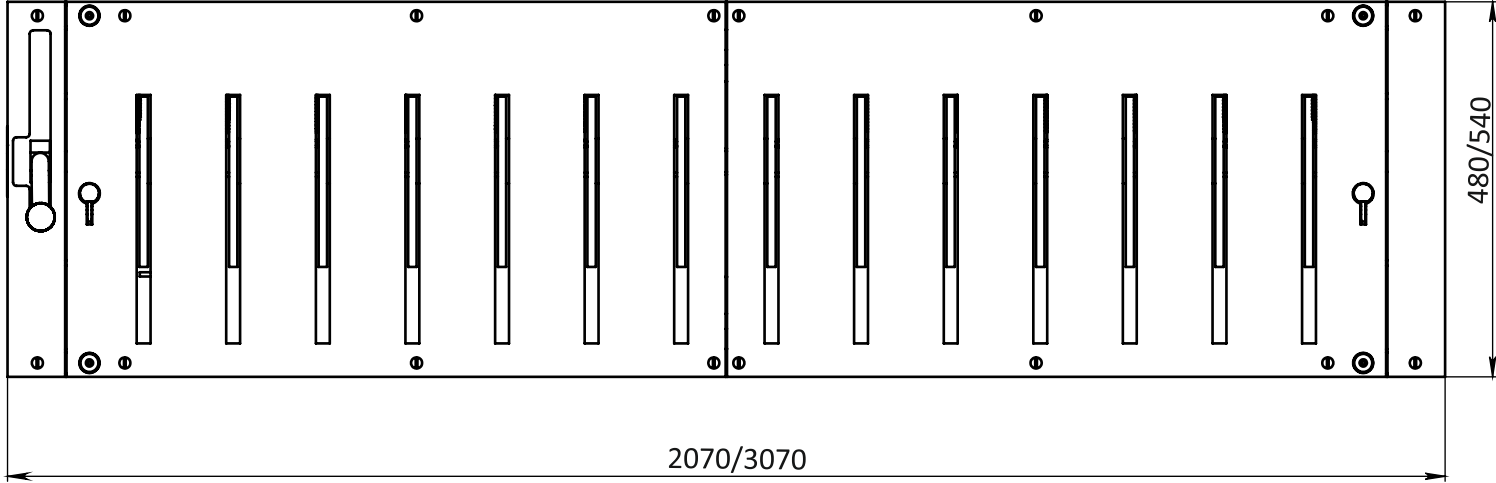

Shallow mounted installation

Mechanical Tire-killers
RB379-16/RB379-17
RB371-07/RB371-08

www.tiso.global